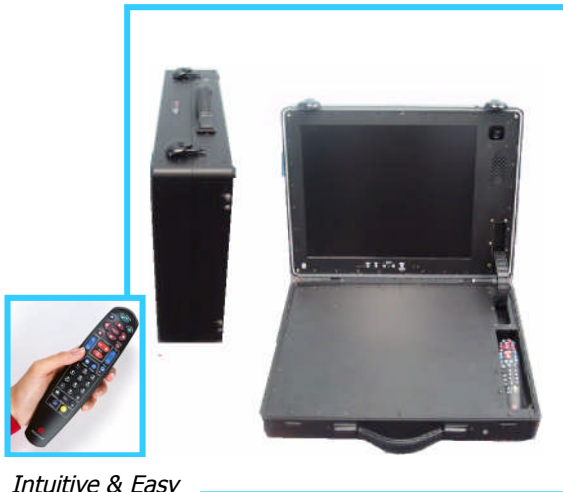

# TEMPEST Mobile Videoconferencing System DTD-8500-T Dual Purpose Tactical VTC System

The DTD-8500-tT is the TEMPEST version of the Polycom VSX 8000 Videoconferencing system. This portable VTC system provides all of the industry-leading benefits from Polycom in an attaché form factor for easy travel and quick set up.

Features include:

- 19" LCD display
- Dual Monitor emulation
- H.264 Video on VGA
- H.239 Graphics/VGA Input
- 14kHz Audio
- Privacy Headset
- Auto Focus Camera
- Type 1 Encryption Support
- Large group support options
  - External Video & Audio
  - PTZ video camera support
  - Table Mics

It supports the latest ITU-T standards providing high-quality and interoperable videoconferencing with any other standards-based VTC system. A 6-way multipoint option is also available.

*Intuitive & Easy Remote Control*

#### **Physical Characteristics**

- 21" W x 5.25" H x 16" D
- Weight: 29 lbs.

**Custom configurations which include integrated IMUX, KIV 7, Dial Isolation, and travel cases are also available.**

*Optional Wheeled Transport Case*